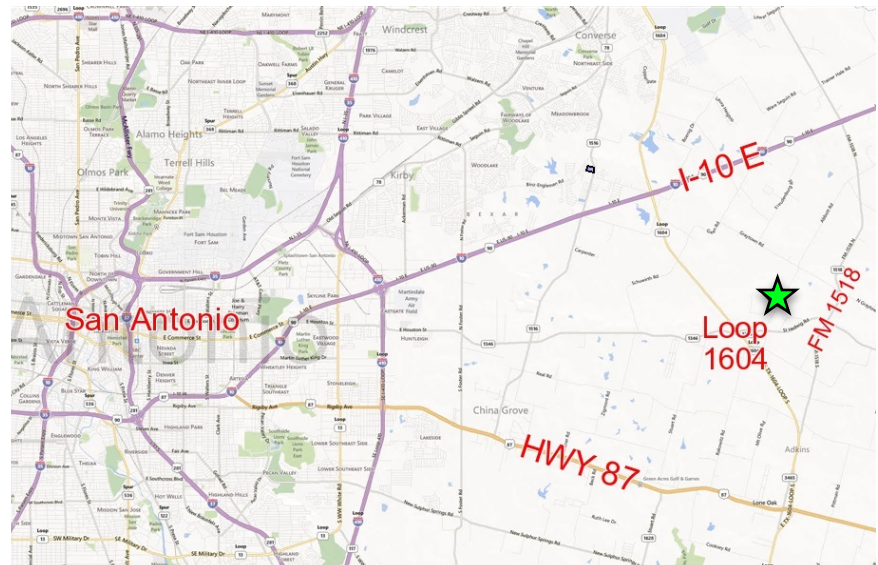

South
Texas
Acquisitions